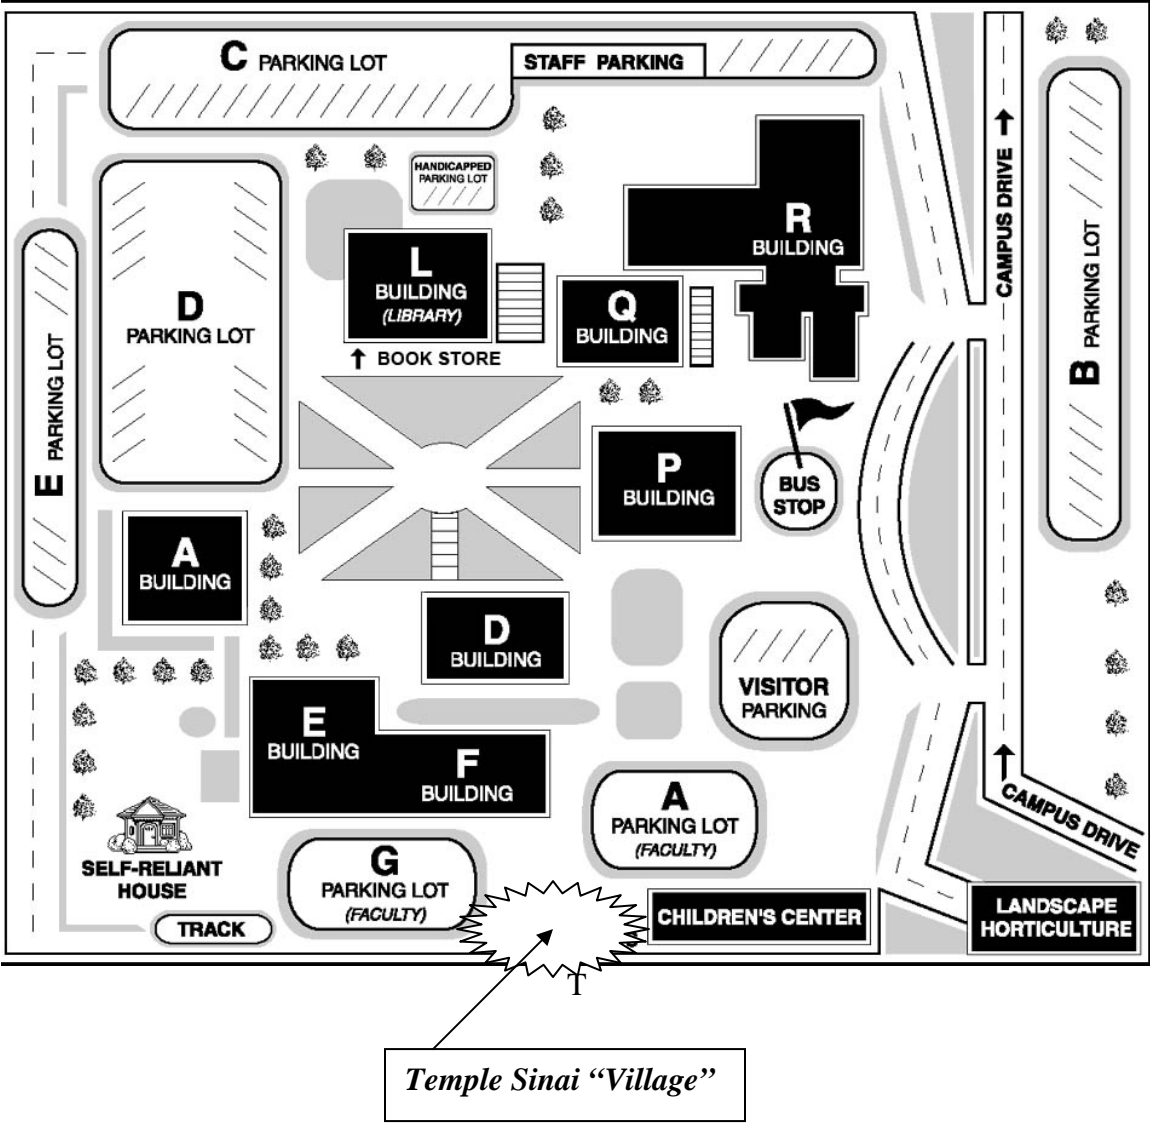

Temple Sinai
c/o Merritt College
12500 Campus View Drive
Oakland, CA 94619

From Highway 13, take Redwood Road (east, up the hill)
Go ½ a mile and turn **RIGHT** onto Campus Drive
Go 6/10 of a mile and you will see the college on your left

Turn **LEFT** into the first entrance of the college
Take the **SECOND LEFT** and drive towards the back
You see the “Temple Sinai Village” on your left

Merritt College Campus Map

Temple Sinai Village is marked by the star on the bottom

Temple Sinai “Village” at Merritt College Campus

The Village includes:

- Preschool and Religious School Office
- Five Classrooms (with children’s restrooms inside)
- Main Office and Clergy Office
- Multi-purpose room
- Playground
- Adult restrooms unit

All buildings are wheelchair and stroller accessible.

The entire area will have a perimeter fence.

The driveway that goes through the village is for fire truck emergency access only.

The entrance gate is located near the Main Office.