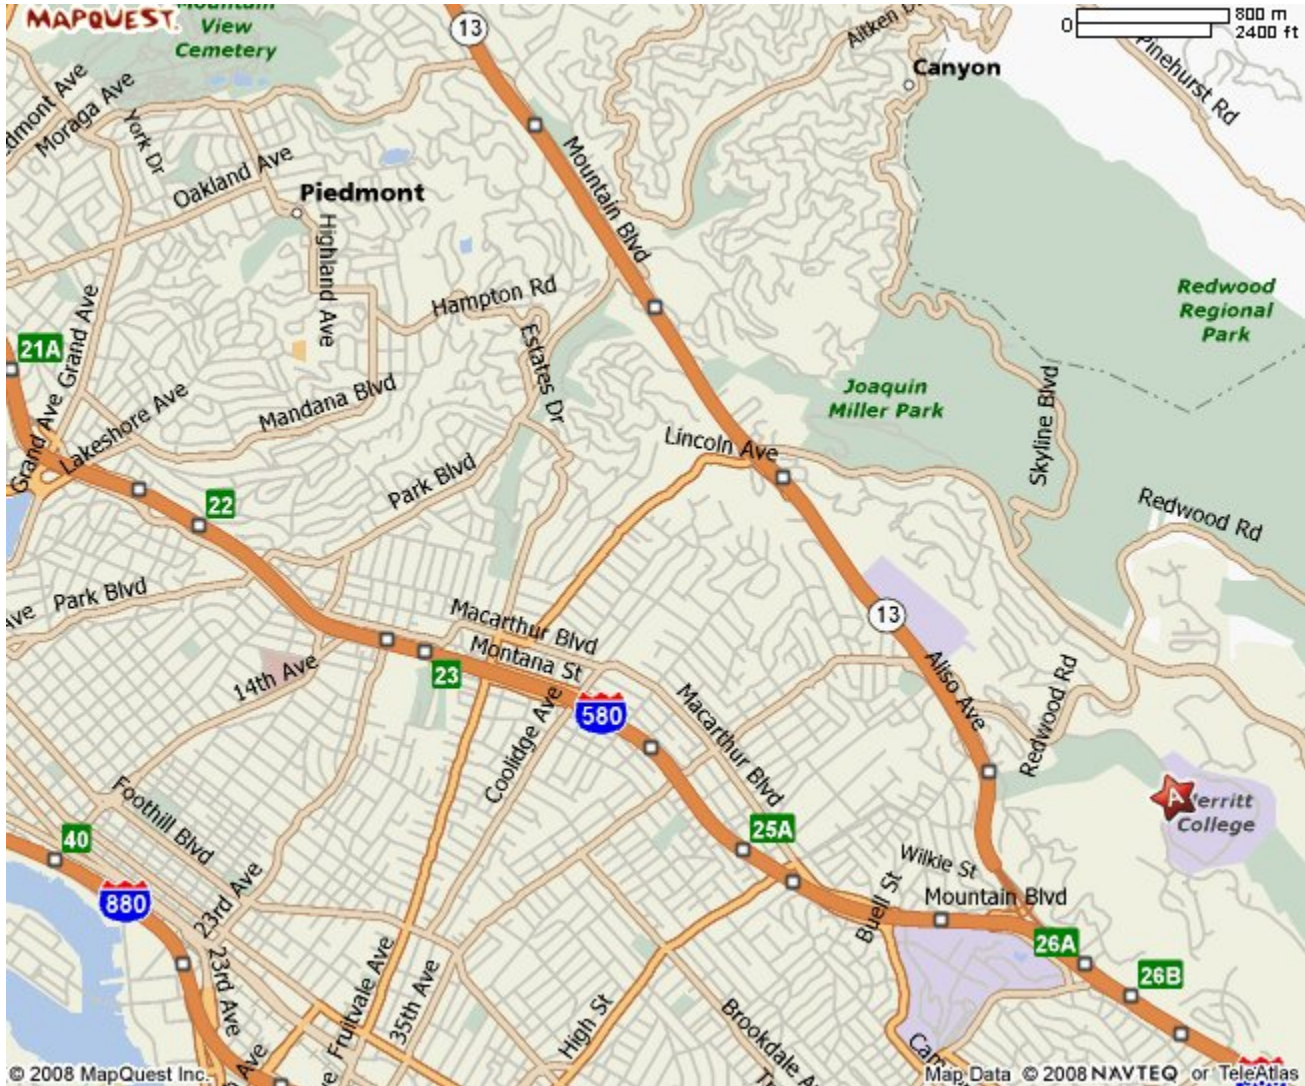

Temple Sinai
c/o Merritt College
12500 Campus View Drive
Oakland, CA 94619

From Highway 13, take Redwood Road (east, up the hill)
Go ½ a mile and turn **RIGHT** onto Campus Drive
Go 6/10 of a mile and you will see the college on your left

Turn **LEFT** into the first entrance of the college
Take the **SECOND LEFT** and drive towards the back
You see the “Temple Sinai Village” on your left

Merritt College Campus Map

Temple Sinai Village is marked by the star on the bottom

All buildings are wheelchair and stroller accessible.

The entire area will have a perimeter fence.

The driveway that goes through the village is for fire truck emergency access only.

The entrance gate is located near the Main Office.